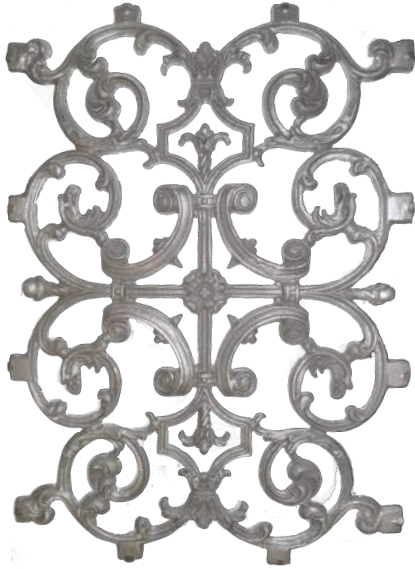

BIRD OF PARADISE DESIGNS

179
H 22"
W 31"