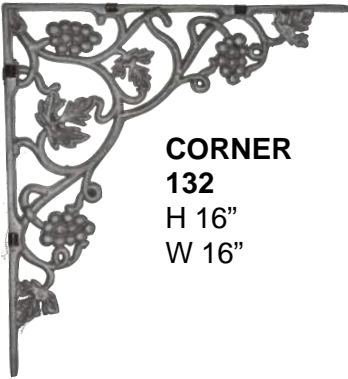

242-2
H 9"
W 7"

242-1
H 14-3/4"
W 7-3/4"

192
H 13-3/4"
W 7-1/2"

252
H 18"
W 7-1/2"

275
H 15"
W 6"

188
H 12"
W 6-3/4"

189
H 15-1/4"
W 7-1/4"

144
H 14"
W 7-1/2"

172
H 13-1/2"
W 7-1/2"

TUBE AND ORNAMENTAL SUPPLY

245
H 14-1/2"
W 6-1/2"

211
H 15-1/2"
W 7-1/2"

210
H 15"
W 7-3/4"

263
H 16-1/2"
W 6-3/4"

264
H 16-1/2"
W 6-3/4"

186
H 13-3/4"
W 6-1/4"

CORNER
132
H 16"
W 16"

CORNER
121
H 16"
W 16"

246
H 28-1/2"
W 13"

PICKET
123
H 14-1/2"
W 7"

CORNER
118
H 22-1/2"
W 22-1/2"

VALANCE
248
H 6"
W 27"

122
H 10-1/2"
W 25-1/2"

HORIZONTAL VALANCE
247
H 8"
W 29-1/2"

VICTORIAN DESIGNS

140
H 26"
W 11"

CORNER
127
H 15"
W 15"

236
H 21-1/2"
W 8-1/2"

126
H 26-1/2"
W 10-1/2"

191
H 11"
W 29"

128
H 27"
W 7"

141
H 27"
W 7-1/2"