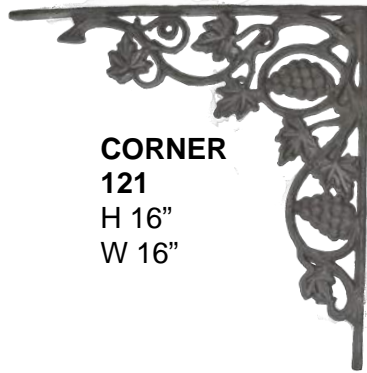

242-2
H 9"
W 7"

242-1
H 14-3/4"
W 7-3/4"

192
H 13-3/4"
W 7-1/2"

252
H 18"
W 7-1/2"

275
H 15"
W 6"

188
H 12"
W 6-3/4"

189
H 15-1/4"
W 7-1/4"

144
H 14"
W 7-1/2"

172
H 13-1/2"
W 7-1/2"

TUBE AND ORNAMENTAL SUPPLY

245
H 14-1/2"
W 6-1/2"

211
H 15-1/2"
W 7-1/2"

210
H 15"
W 7-3/4"

263
H 16-1/2"
W 6-3/4"

264
H 16-1/2"
W 6-3/4"

186
H 13-3/4"
W 6-1/4"

CORNER
132
H 16"
W 16"

CORNER
121
H 16"
W 16"

246
H 28-1/2"
W 13"

PICKET
123
H 14-1/2"
W 7"

CORNER
118
H 22-1/2"
W 22-1/2"

VALANCE
248
H 6"
W 27"

122
H 10-1/2"
W 25-1/2"

HORIZONTAL VALANCE
247
H 8"
W 29-1/2"