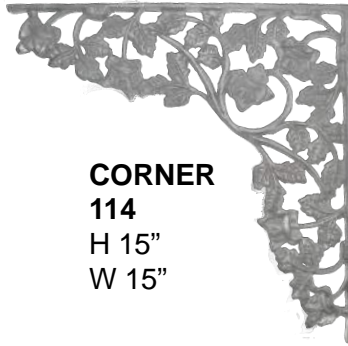

CORNER
114
H 15"
W 15"