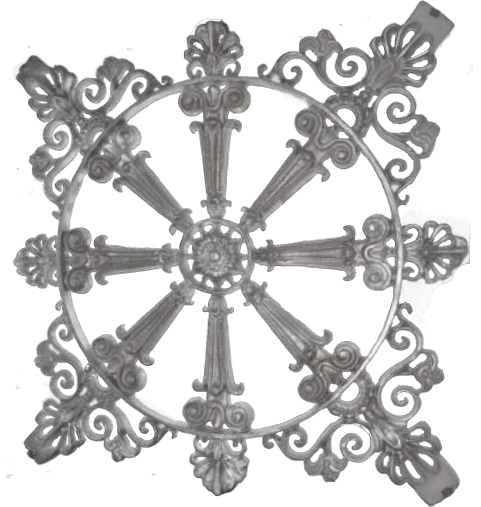

134
H 27"
W 8-1/2"

**CALIFORNIA
STEEL**
TUBE AND ORNAMENTAL SUPPLY

WWW.CALIFORNIASTEELLV.COM
(702) 471-1102 **FAX (702) 471-1102**
2810 NORTH COMMERCE STREET • NORTH LAS VEGAS, NV 89030

CATHEDRAL DESIGNS

190
H 10"
W 21-1/2"

247
H 28-1/2"
W 12"

185
H 22"
W 22"

255
H 26"
W 21"

CALIFORNIA
STEEL
TUBE AND ORNAMENTAL SUPPLY

206
H 18"
W 10"

170
H 25"
W 10"

133
H 28"
W 7"