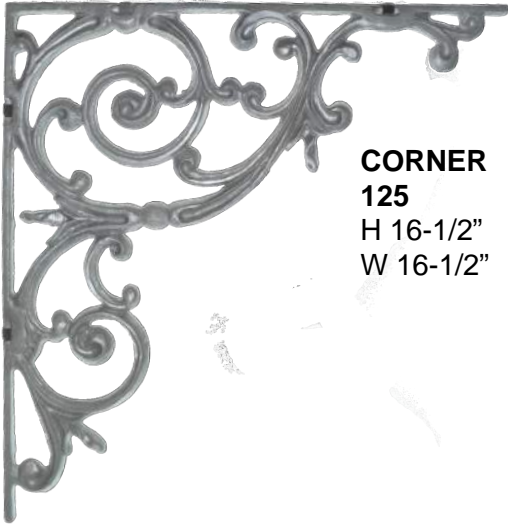

258
H 20"
W 4-1/4"

PONTALBA DESIGNS

CORNER
125
H 16-1/2"
W 16-1/2"