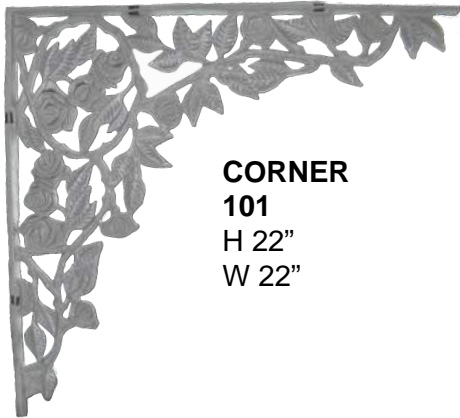

CORNER
115
H 17"
W 17"

ROSE DESIGNS

CORNER
101
H 22"
W 22"