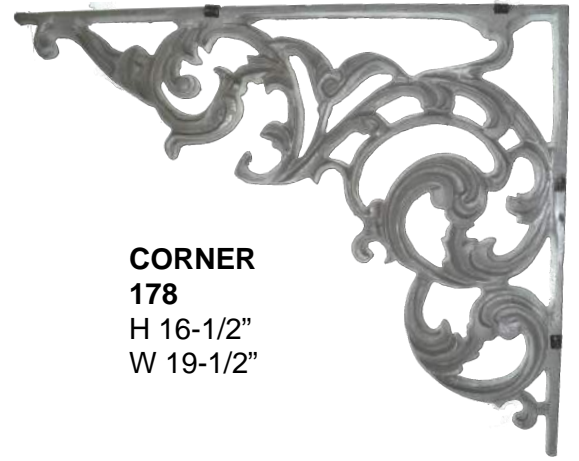

OAK DESIGNS

CORNER
157
H 20-1/2"
W 20-1/2"

153
H 25"
W 7"

CORNER
154
H 15-1/2"
W 15-1/2"

159
H 24"
W 6"

VALANCE
158
H 24"
W 6"

PICKET
149
H 15-1/2"
W 7-1/2"

152
H 27"
W 11"

148
H 27"
W 11"

151
H 18-1/2"
W 7-1/2"

150
H 10"
W 7-1/2"

124
H 26"
W 8"

CALIFORNIA
STEEL
TUBE AND ORNAMENTAL SUPPLY

WWW.CALIFORNIASTEELLV.COM
(702) 471-1102 **FAX (702) 471-1102**
2810 NORTH COMMERCE STREET · NORTH LAS VEGAS, NV 89030

BIRD OF PARADISE DESIGNS

179
H 22"
W 31"

184
H 27"
W 15"

CORNER
178
H 16-1/2"
W 19-1/2"

183
H 24"
W 9"

259
H 15"
W 9"

181
H 20"
W 8-1/2"

182
H 28"
W 8-1/2"