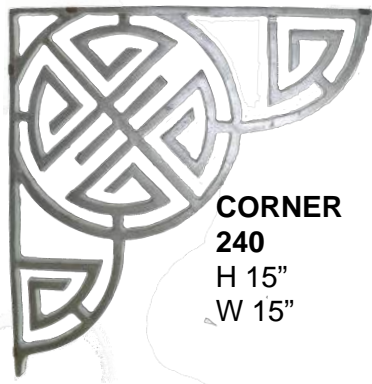

175
H 26-1/2"
W 11-1/2"

CALLA LILY - S
H 19-1/4"
W 11-3/4"

CORNER
176
H 14"
W 18"

TULIPS
142
H 16-1/2"
W 7"

CALLA LILY - L
H 26"
W 20"

171
H 28"
W 7"

171-S
H 27"
W 8"

174
H 29-12"
W 6"

117
H 29"
W 8"

162
H 29"
W 8"

**CALIFORNIA
STEEL**
TUBE AND ORNAMENTAL SUPPLY

WWW.CALIFORNIASTEELLV.COM
(702) 471-1102 **FAX (702) 471-1102**
2810 NORTH COMMERCE STREET • NORTH LAS VEGAS, NV 89030

MODERN & FAR EAST DESIGNS

CORNER
240
 H 15"
 W 15"

198
 H 7-1/2"
 W 4-1/2"

197
 H 9"
 W 6-1/2"

169
 H 21"
 W 8"

163
 H 17-1/2"
 W 10"

162
 H 27"
 W 10"

238
 H 18"
 W 9-1/2"

239
 H 17"
 W 4-1/2"

194
 H 15-1/2"
 W 10"

CALL FOR
 STEEL
 TUBE AND ORNAMENTAL SUPPLY

164
 H 23"
 W 9"
 3/8" THIN

165
 H 23"
 W 9"
 1/2" THICK

168
 H 18"
 W 9-1/2"

167
 H 13"
 W 6"

203
 H 20"
 W 9"

161
 H 23"
 W 10-1/2"