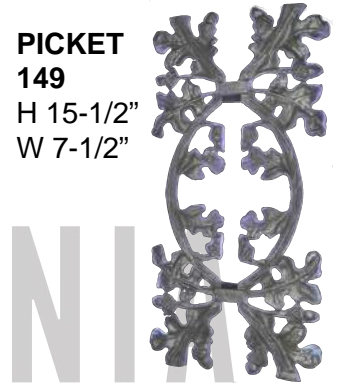

172
H 13-1/2"
W 7-1/2"

TUBE AND ORNAMENTAL SUPPLY

245
H 14-1/2"
W 6-1/2"

211
H 15-1/2"
W 7-1/2"

210
H 15"
W 7-3/4"

263
H 16-1/2"
W 6-3/4"

264
H 16-1/2"
W 6-3/4"

186
H 13-3/4"
W 6-1/4"

OAK DESIGNS

CORNER
157
H 20-1/2"
W 20-1/2"

153
H 25"
W 7"

CORNER
154
H 15-1/2"
W 15-1/2"

159
H 24"
W 6"

VALANCE
158
H 24"
W 6"

PICKET
149
H 15-1/2"
W 7-1/2"

152
H 27"
W 11"

148
H 27"
W 11"

151
H 18-1/2"
W 7-1/2"

150
H 10"
W 7-1/2"

124
H 26"
W 8"

CALIFORNIA
STEEL
TUBE AND ORNAMENTAL SUPPLY

WWW.CALIFORNIASTEELLV.COM
(702) 471-1102 **FAX (702) 471-1102**
2810 NORTH COMMERCE STREET · NORTH LAS VEGAS, NV 89030