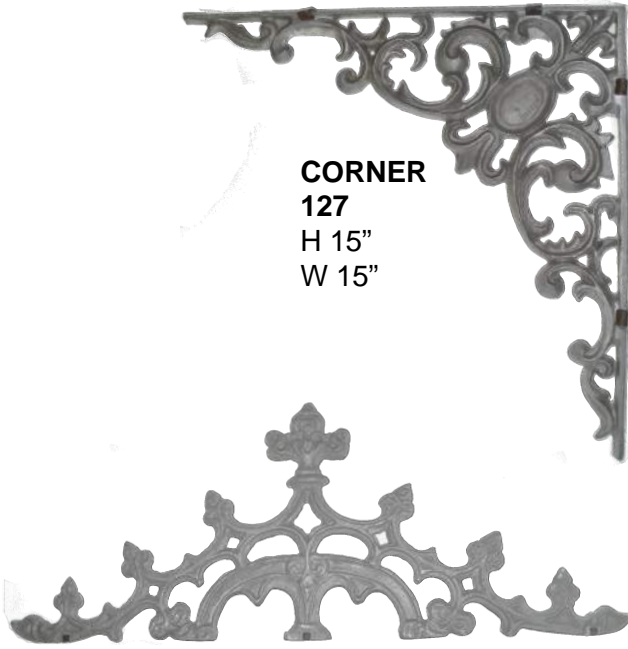

PONTALBA DESIGNS

CORNER
125
 H 16-1/2"
 W 16-1/2"

243
 H 20"
 W 6"

202
 H 5"
 W 20"

243
 H 14-1/2"
 W 7-1/2"

258
 H 20"
 W 4-1/4"

146
 H 22"
 W 11"

CALIFORNIA
 STEEL
 TUBE AND ORNAMENTAL SUPPLY

250
 H 26"
 W 7-1/2"

138
 H 26-1/2"
 W 7-1/2"

139
 H 25-1/2"
 W 10-1/2"

135
 H 18"
 W 7-1/2"

**CALIFORNIA
 STEEL**
 TUBE AND ORNAMENTAL SUPPLY

WWW.CALIFORNIASTEELLV.COM
(702) 471-1102 **FAX (702) 471-1102**
2810 NORTH COMMERCE STREET • NORTH LAS VEGAS, NV 89030

VICTORIAN DESIGNS

140
H 26"
W 11"

CORNER
127
H 15"
W 15"

236
H 21-1/2"
W 8-1/2"

126
H 26-1/2"
W 10-1/2"

191
H 11"
W 29"

128
H 27"
W 7"

141
H 27"
W 7-1/2"