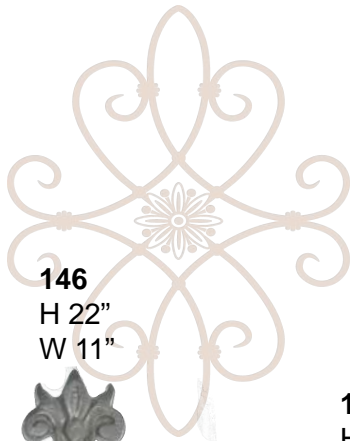

PONTALBA DESIGNS

CORNER
125
 H 16-1/2"
 W 16-1/2"

243
 H 20"
 W 6"

202
 H 5"
 W 20"

243
 H 14-1/2"
 W 7-1/2"

258
 H 20"
 W 4-1/4"

146
 H 22"
 W 11"

CALIFORNIA
 STEEL
 TUBE AND ORNAMENTAL SUPPLY

250
 H 26"
 W 7-1/2"

138
 H 26-1/2"
 W 7-1/2"

139
 H 25-1/2"
 W 10-1/2"

135
 H 18"
 W 7-1/2"

**CALIFORNIA
 STEEL**
 TUBE AND ORNAMENTAL SUPPLY

WWW.CALIFORNIASTEELLV.COM
(702) 471-1102 **FAX (702) 471-1102**
2810 NORTH COMMERCE STREET • NORTH LAS VEGAS, NV 89030

VICTORIAN DESIGNS

140
H 26"
W 11"

CORNER
127
H 15"
W 15"

236
H 21-1/2"
W 8-1/2"

126
H 26-1/2"
W 10-1/2"

191
H 11"
W 29"

128
H 27"
W 7"

141
H 27"
W 7-1/2"

227

1/2" 5/8" 3/4"

W 2-5/8"
H 5-7/8"

270

1/2" 5/8" 3/4"

W 3-3/8"
H 6-3/8"

280

1/2" 5/8" 3/4"