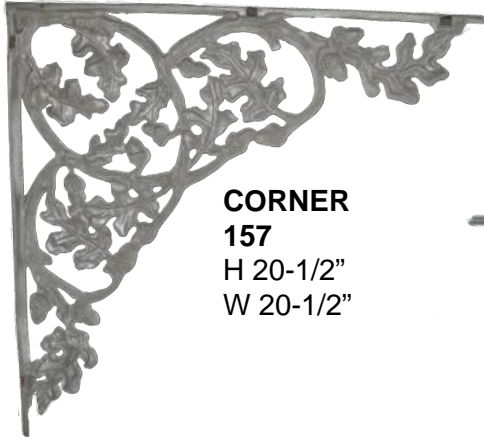

172
H 13-1/2"
W 7-1/2"

TUBE AND ORNAMENTAL SUPPLY

245
H 14-1/2"
W 6-1/2"

211
H 15-1/2"
W 7-1/2"

210
H 15"
W 7-3/4"

263
H 16-1/2"
W 6-3/4"

264
H 16-1/2"
W 6-3/4"

186
H 13-3/4"
W 6-1/4"

CORNER
132
H 16"
W 16"

CORNER
121
H 16"
W 16"

246
H 28-1/2"
W 13"

PICKET
123
H 14-1/2"
W 7"

CORNER
118
H 22-1/2"
W 22-1/2"

VALANCE
248
H 6"
W 27"

122
H 10-1/2"
W 25-1/2"

HORIZONTAL VALANCE
247
H 8"
W 29-1/2"

OAK DESIGNS

CORNER
157
H 20-1/2"
W 20-1/2"

153
H 25"
W 7"

CORNER
154
H 15-1/2"
W 15-1/2"

159
H 24"
W 6"

VALANCE
158
H 24"
W 6"

PICKET
149
H 15-1/2"
W 7-1/2"

152
H 27"
W 11"