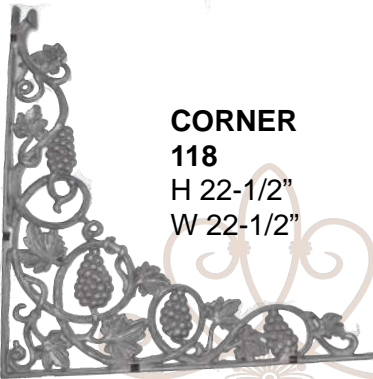

242-2
H 9"
W 7"

242-1
H 14-3/4"
W 7-3/4"

192
H 13-3/4"
W 7-1/2"

252
H 18"
W 7-1/2"

275
H 15"
W 6"

188
H 12"
W 6-3/4"

189
H 15-1/4"
W 7-1/4"

144
H 14"
W 7-1/2"

172
H 13-1/2"
W 7-1/2"

TUBE AND ORNAMENTAL SUPPLY

245
H 14-1/2"
W 6-1/2"

211
H 15-1/2"
W 7-1/2"

210
H 15"
W 7-3/4"

263
H 16-1/2"
W 6-3/4"

264
H 16-1/2"
W 6-3/4"

186
H 13-3/4"
W 6-1/4"

CORNER
132
H 16"
W 16"

CORNER
121
H 16"
W 16"

246
H 28-1/2"
W 13"

PICKET
123
H 14-1/2"
W 7"

CORNER
118
H 22-1/2"
W 22-1/2"

VALANCE
248
H 6"
W 27"

122
H 10-1/2"
W 25-1/2"

HORIZONTAL VALANCE
247
H 8"
W 29-1/2"

130
H 15"
W 7"

119
H 26"
W 8"

120
H 27-1/2"
W 8"

CALIFORNIA
STEEL
TUBE AND ORNAMENTAL SUPPLY

WWW.CALIFORNIASTEELLV.COM
(702) 471-1102 **FAX (702) 471-1102**
2810 NORTH COMMERCE STREET • NORTH LAS VEGAS, NV 89030