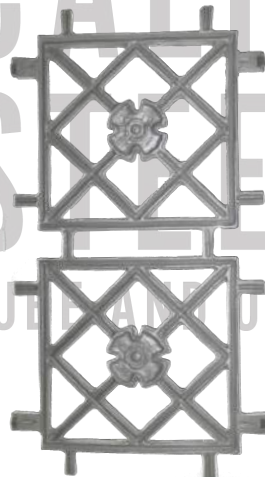

194
 H 15-1/2"
 W 10"

CALL FOR
 STEEL
 TUBE AND ORNAMENTAL SUPPLY

164
 H 23"
 W 9"
 3/8" THIN

165
 H 23"
 W 9"
 1/2" THICK

168
 H 18"
 W 9-1/2"

167
 H 13"
 W 6"

203
 H 20"
 W 9"

161
 H 23"
 W 10-1/2"