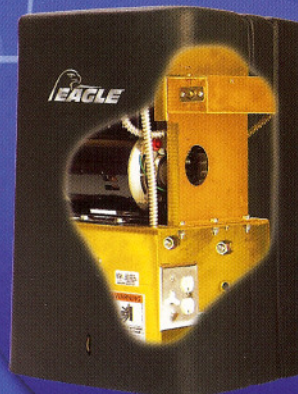

- Rugged & Durable
- Installer Friendly
- Satisfaction Guaranteed

Residential & Commercial Gate Operators

Eagle-200
Commercial Swing
Up to 20' & 1,000 lbs

Eagle-I
Residential Slide
Up to 16' & 300 lbs

Eagle-100
Residential Swing
Up to 18' & 600 lbs

Eagle-II
Residential Swing
Up to 14' & 300 lbs

Eagle-1000
Residential Slide
Up to 22' & 500 lbs

Eagle-2000-APT
High Traffic
Commercial Slide
Up to 50' & 2,500 lbs

Eagle-2000
Commercial Slide
Up to 45' & 2,000 lbs