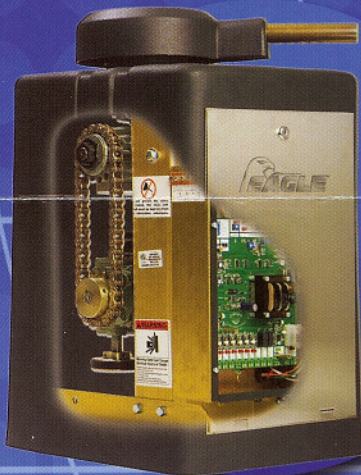

- Rugged & Durable
- Installer Friendly
- Satisfaction Guaranteed

Residential & Commercial Gate Operators

Eagle-200
Commercial Swing
Up to 20' & 1,000 lbs

Eagle-I
Residential Slide
Up to 16' & 300 lbs

Eagle-100
Residential Swing
Up to 18' & 600 lbs